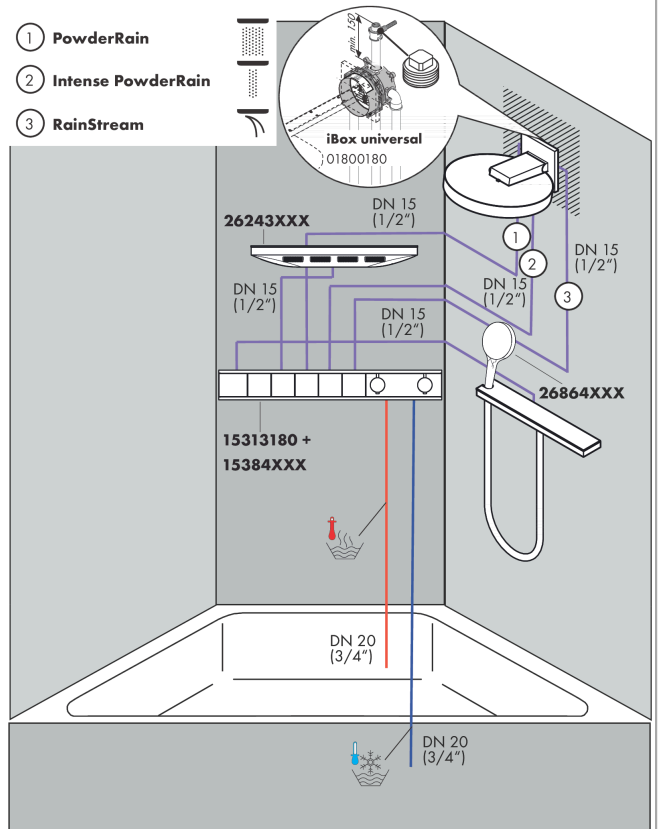

Rainfinity
Overhead shower 250 3jet with wall connector
Surfaces: **Matt White** Article Number: **26232700**

Installation examples

Rainfinity 360 3jet
26234XXX

Rainfinity 250 3jet
26232XXX