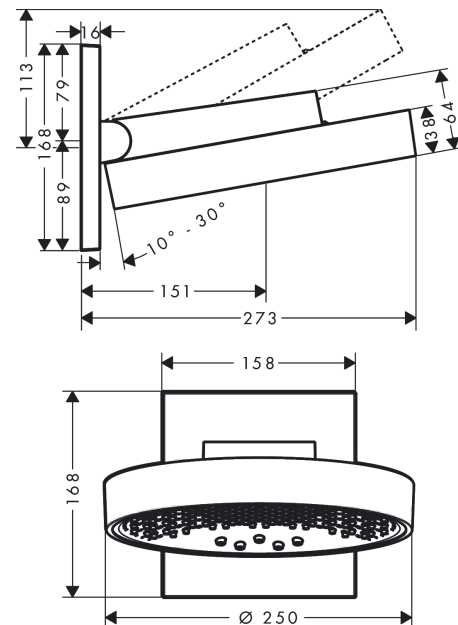

Rainfinity

Overhead shower 250 3jet with wall connector

Surfaces: **Matt White** Article Number: **26232700**

Description

product features

- consists of: overhead shower, wall connector
- shower head size: 250 mm
- spray type: PowderRain, Intense PowderRain, RainStream
- projection 273 mm
- middle spray disc: 151 mm
- frame: metal
- material spray disc: aluminium
- spray disc surface: graphite
- shower head vertically inclinable by 10-30°
- maximum flow rate at 3 bar: 20 l/min
- flow rate PowderRain spray (at 3 bar): 20 l/min
- flow rate Intense PowderRain (at 3 bar): 18 l/min
- flow rate RainStream spray (at 3 bar): 16 l/min
- minimum flow pressure: 1,7 bar
- the 3 spray zones must be controlled via 3 valves or a diverter valve with 3 outlets
- overhead shower removable for cleaning
- installation: wall-mounted - for installation on iBox

Technology

Design awards

reddot award 2019
best of the best

Product image

Scale drawing