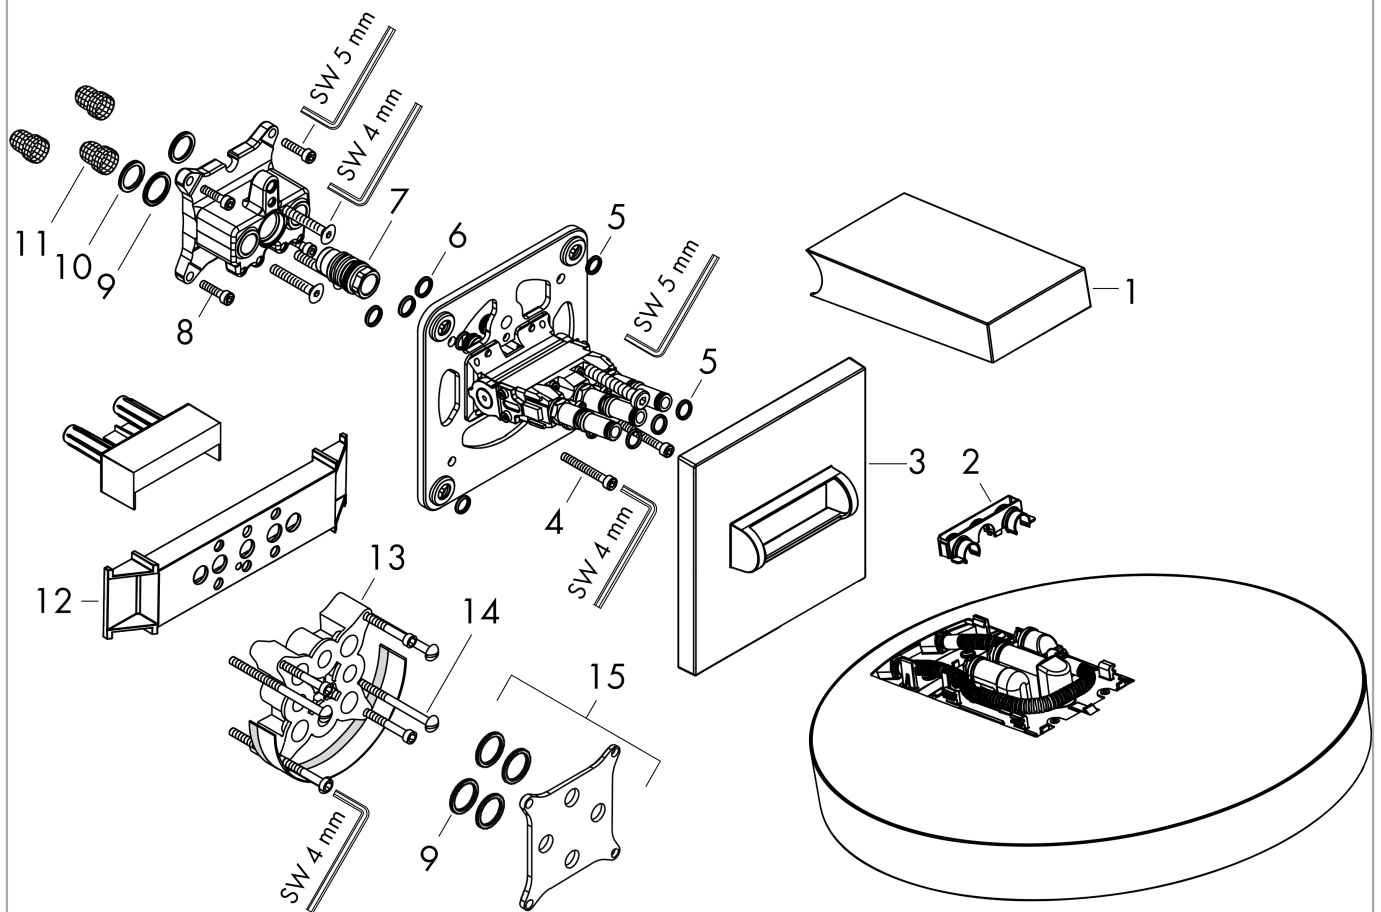

##### product features

- consists of: overhead shower, wall connector
- shower head size: 250 mm
- spray type: PowderRain, Intense PowderRain, RainStream
- projection 273 mm
- middle spray disc: 151 mm
- frame: metal
- material spray disc: aluminium
- spray disc surface: graphite
- shower head vertically inclinable by 10-30°
- maximum flow rate at 3 bar: 20 l/min
- flow rate PowderRain spray (at 3 bar): 20 l/min
- flow rate Intense PowderRain (at 3 bar): 18 l/min
- flow rate RainStream spray (at 3 bar): 16 l/min
- minimum flow pressure: 1,7 bar
- the 3 spray zones must be controlled via 3 valves or a diverter valve with 3 outlets
- overhead shower removable for cleaning
- installation: wall-mounted - for installation on iBox

### Flowchart

The consumption was measured in combination with the appropriate fittings (thermostat/mixer/in-wall valve) to reflect actual application in practice.

**Rainfinity**  
**Overhead shower 250 3jet with wall connector**  
 Surfaces: **Matt White** Article Number: **26232700**

## Installation examples

**Rainfinity 360 3jet**  
 26234XXX

**Rainfinity 250 3jet**  
 26232XXX

**Rainfinity**  
**Overhead shower 250 3jet with wall connector**  
 Surfaces: **Matt White**    Article Number: **26232700**

## Exploded Drawing

Year of production: >07/19

**Rainfinity****Overhead shower 250 3jet with wall connector**Surfaces: **Matt White** Article Number: **26232700****Spare part list**

Year of production: &gt;07/19