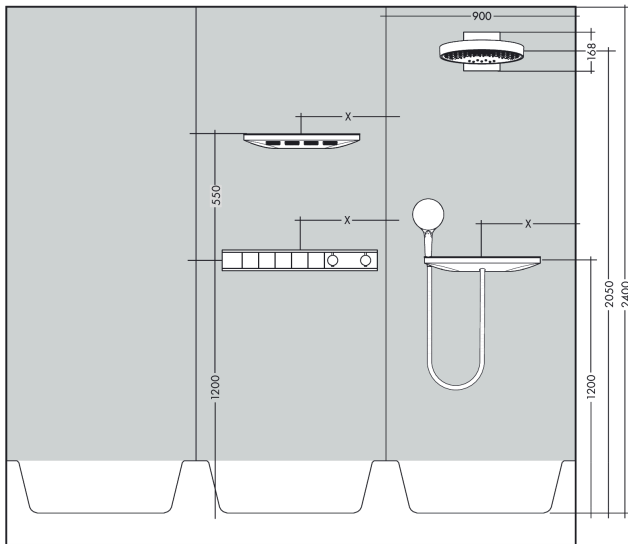

Rainfinity
Overhead shower 250 3jet with wall connector
Surfaces: **Matt White** Article Number: **26232700**

Installation examples

Rainfinity 360 3jet
26234XXX

Rainfinity 250 3jet
26232XXX