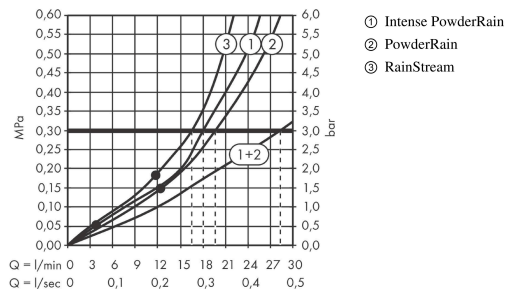

Rainfinity
Overhead shower 250 3jet with wall connector
Surfaces: **Matt White**   Article Number: **26232700**

Flowchart

The consumption was measured in combination with the appropriate fittings (thermostat/mixer/in-wall valve) to reflect actual application in practice.